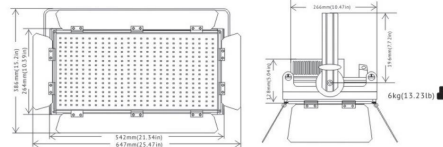

LED Soft Video Sky Panel Light

LED Film Video Sky Panel Light Series

Specification	VG-HTC480C	VG-HTC480	VG-HTC480D
Product model	VG-HTC480C	VG-HTC480	VG-HTC480D
Light sources	240pcs 0.5W 3200K and 240pcs 0.5W 5600K LEDs	480pcs 0.5W 3200K/5600K high CRI LED	480pcs 0.5W RGBW 4in1 LED Chips
Input power	AC100-240V, 50/60Hz	AC100-240V, 50/60Hz	AC100-240V, 50/60Hz
Power	200W	200W	200W
CRI	Ra≥90	Ra≥90	/
Color temp.	3200K-5600K adjustable	3200K/5600K optional	1800K-10000K optional
Dimmer	0-100% linear dimmer	0-100% linear dimmer	0-100% linear dimmer
Control panel	LCD display+4 buttons	LCD display+4 buttons	LCD display+4 buttons
DMX channel	6CH	4CH	11CH
Beam angle	170 degree	170 degree	170 degree
Cooling system	Natural cooling, no fan	Natural cooling, no fan	Natural cooling, no fan
Control mode	DMX512/Demo/Manual	DMX512/Demo/Manual	DMX512/Demo/Manual
IP rating	IP-20	IP-20	IP-20
Accessories	Barndoor, DMX and Power cable	Barndoor, DMX and Power cable	Barndoor, DMX and Power cable
Net weight	6kg	6kg	6kg
Body size	542*266*128mm	542*266*128mm	542*266*128mm

Product details

LED Film Video Sky Panel Light Series

Features

- Bicolor, 3200K, 5600K, RGBW 4in1 are optional for this slim led sky panel video light;
- Use intelligent software, can realize 1800K-10000K color temperature adjustable
- High CRI more than 92Ra(95 optional), flicker free, 0-100% linear dimmer with 4 speed dimmer curve;
- The light without any fan, silent for studio room using;
- Slim appearance, compact structure, unique design style.