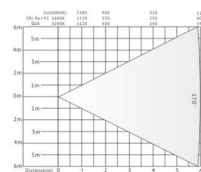

LED Soft Video Sky Panel Light

LED Film Video Sky Panel Light Series

Specification	VG-HTC480C	VG-HTC480	VG-HTC480D
Product model	VG-HTC480C	VG-HTC480	VG-HTC480D
Light sources	240pcs 0.5W 3200K and 240pcs 0.5W 5600K LEDs	480pcs 0.5W 3200K/5600K high CRI LED	480pcs 0.5W RGBW 4in1 LED Chips
Input power	AC100-240V, 50/60Hz	AC100-240V, 50/60Hz	AC100-240V, 50/60Hz
Power	200W	200W	200W
CRI	Ra≥90	Ra≥90	/
Color temp.	3200K-5600K adjustable	3200K/5600K optional	1800K-10000K optional
Dimmer	0-100% linear dimmer	0-100% linear dimmer	0-100% linear dimmer
Control panel	LCD display+4 buttons	LCD display+4 buttons	LCD display+4 buttons
DMX channel	6CH	4CH	11CH
Beam angle	170 degree	170 degree	170 degree
Cooling system	Natural cooling, no fan	Natural cooling, no fan	Natural cooling, no fan
Control mode	DMX512/Demo/Manual	DMX512/Demo/Manual	DMX512/Demo/Manual
IP rating	IP-20	IP-20	IP-20
Accessories	Barndoor, DMX and Power cable	Barndoor, DMX and Power cable	Barndoor, DMX and Power cable
Net weight	6kg	6kg	6kg
Body size	542*266*128mm	542*266*128mm	542*266*128mm

Product details

LED Film Video Sky Panel Light Series

Features

- Bicolor, 3200K, 5600K, RGBW 4in1 are optional for this slim led sky panel video light;
- Use intelligent software, can realize 1800K-10000K color temperature adjustable
- High CRI more than 92Ra(95 optional), flicker free, 0-100% linear dimmer with 4 speed dimmer curve;
- The light without any fan, silent for studio room using;
- Slim appearance, compact structure, unique design style.