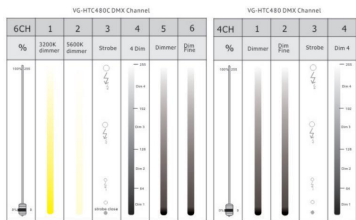

LED Soft Video Sky Panel Light

LED Film Video Sky Panel Light Series

Specification	VG-HTC480C	VG-HTC480	VG-HTC480D
Product model	VG-HTC480C	VG-HTC480	VG-HTC480D
Light sources	240pcs 0.5W 3200K and 240pcs 0.5W 5600K LEDs	480pcs 0.5W 3200K/5600K high CRI LED	480pcs 0.5W RGBW 4in1 LED Chips
Input power	AC100-240V, 50/60Hz	AC100-240V, 50/60Hz	AC100-240V, 50/60Hz
Power	200W	200W	200W
CRI	Ra≥90	Ra≥90	/
Color temp.	3200K-5600K adjustable	3200K/5600K optional	1800K-10000K optional
Dimmer	0-100% linear dimmer	0-100% linear dimmer	0-100% linear dimmer
Control panel	LCD display+4 buttons	LCD display+4 buttons	LCD display+4 buttons
DMX channel	6CH	4CH	11CH
Beam angle	170 degree	170 degree	170 degree
Cooling system	Natural cooling, no fan	Natural cooling, no fan	Natural cooling, no fan
Control mode	DMX512/Demo/Manual	DMX512/Demo/Manual	DMX512/Demo/Manual
IP rating	IP-20	IP-20	IP-20
Accessories	Barndoor, DMX and Power cable	Barndoor, DMX and Power cable	Barndoor, DMX and Power cable
Net weight	6kg	6kg	6kg
Body size	542*266*128mm	542*266*128mm	542*266*128mm

Product details

LED Film Video Sky Panel Light Series

Features

- Bicolor, 3200K, 5600K, RGBW 4in1 are optional for this slim led sky panel video light;
- Use intelligent software, can realize 1800K-10000K color temperature adjustable
- High CRI more than 92Ra(95 optional), flicker free, 0-100% linear dimmer with 4 speed dimmer curve;
- The light without any fan, silent for studio room using;
- Slim appearance, compact structure, unique design style.