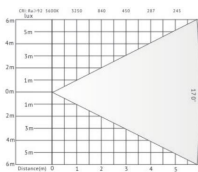

LED Soft Video Sky Panel Light

LED Film Video Sky Panel Light Series

Specification	VG-HTC480C	VG-HTC480	VG-HTC480D
Product model	VG-HTC480C	VG-HTC480	VG-HTC480D
Light sources	240pcs 0.5W 3200K and 240pcs 0.5W 5600K LEDs	480pcs 0.5W 3200K/5600K high CRI LED	480pcs 0.5W RGBW 4in1 LED Chips
Input power	AC100-240V, 50/60Hz	AC100-240V, 50/60Hz	AC100-240V, 50/60Hz
Power	200W	200W	200W
CRI	Ra≥90	Ra≥90	/
Color temp.	3200K-5600K adjustable	3200K/5600K optional	1800K-10000K optional
Dimmer	0-100% linear dimmer	0-100% linear dimmer	0-100% linear dimmer
Control panel	LCD display+4 buttons	LCD display+4 buttons	LCD display+4 buttons
DMX channel	6CH	4CH	11CH
Beam angle	170 degree	170 degree	170 degree
Cooling system	Natural cooling, no fan	Natural cooling, no fan	Natural cooling, no fan
Control mode	DMX512/Demo/Manual	DMX512/Demo/Manual	DMX512/Demo/Manual
IP rating	IP-20	IP-20	IP-20
Accessories	Barndoor, DMX and Power cable	Barndoor, DMX and Power cable	Barndoor, DMX and Power cable
Net weight	6kg	6kg	6kg
Body size	542*266*128mm	542*266*128mm	542*266*128mm

Product details

LED Film Video Sky Panel Light Series

Features

- Bicolor, 3200K, 5600K, RGBW 4in1 are optional for this slim led sky panel video light;
- Use intelligent software, can realize 1800K-10000K color temperature adjustable
- High CRI more than 92Ra(95 optional), flicker free, 0-100% linear dimmer with 4 speed dimmer curve;
- The light without any fan, silent for studio room using;
- Slim appearance, compact structure, unique design style.